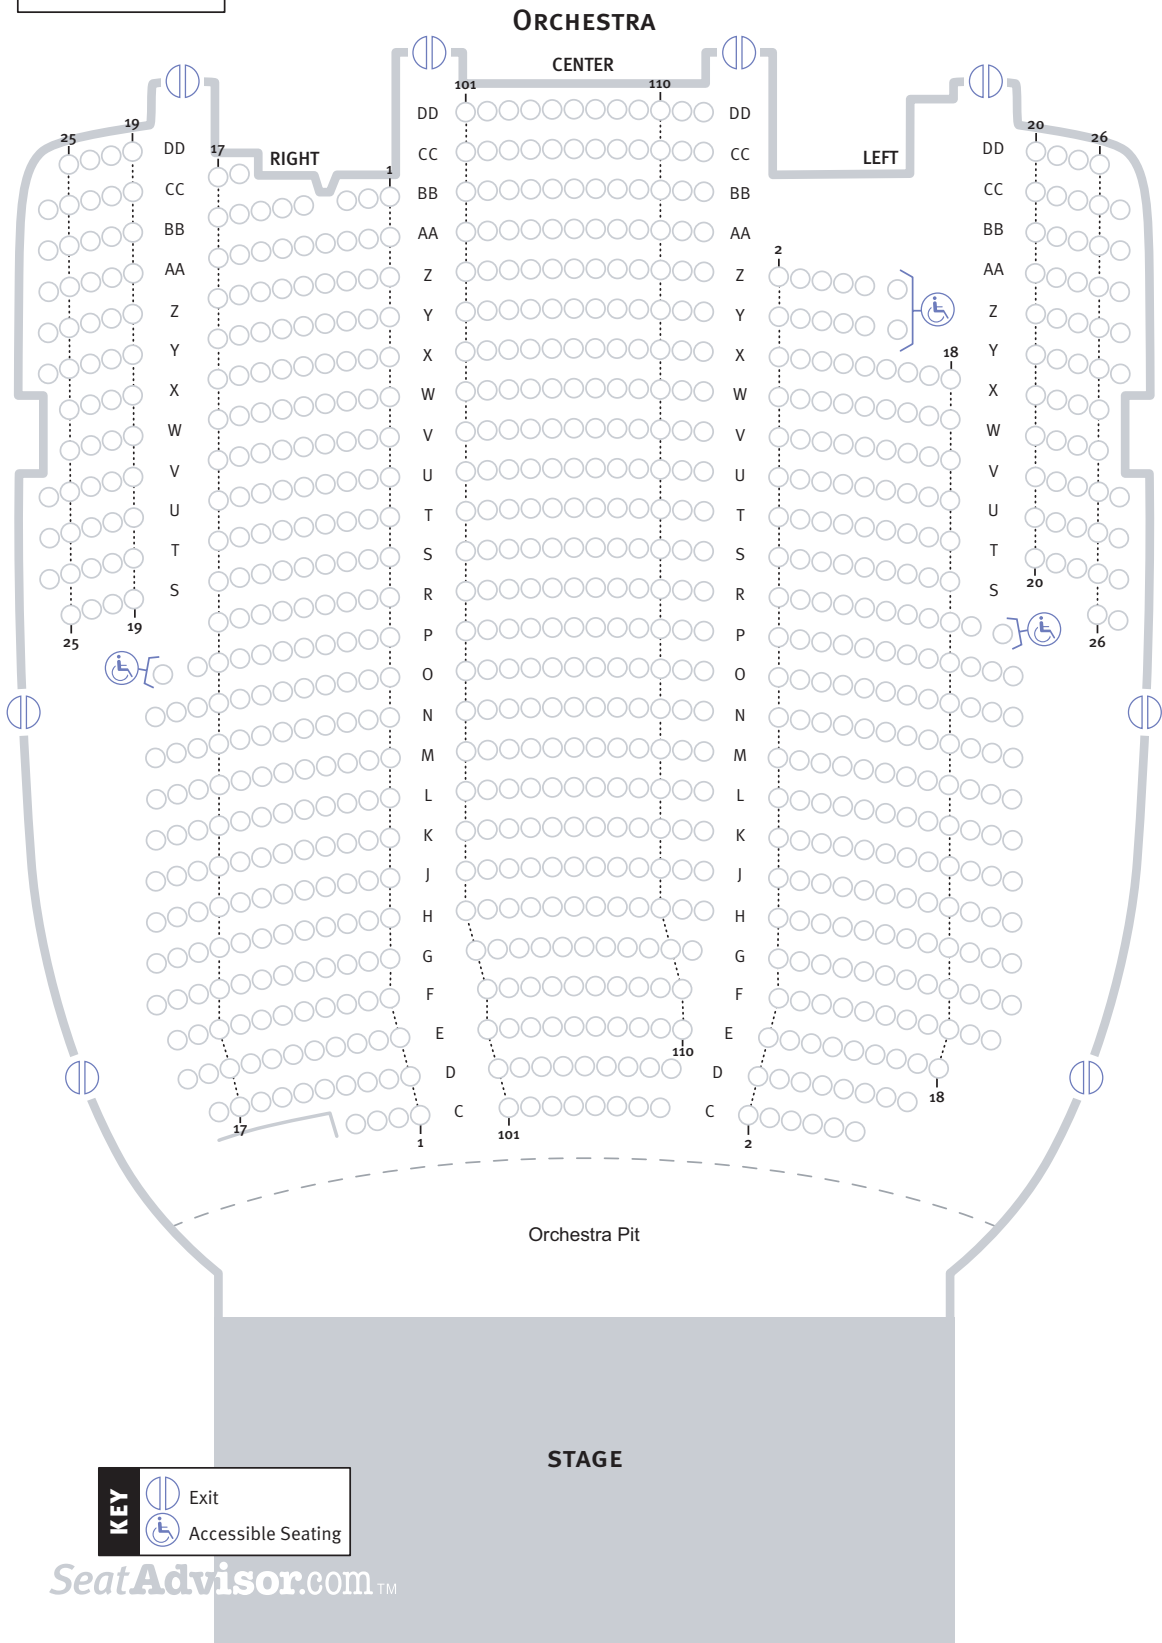

KEY	Accessible Seating [*]
------------	------------------------

*Seat***Advisor**.com™

ORCHESTRA

BALCONY & LOGE

IMPORTANT NOTE:

There is no elevator to the Balcony or Loge levels.
If you have problems climbing stairs we recommend
that you purchase tickets on the orchestra level.